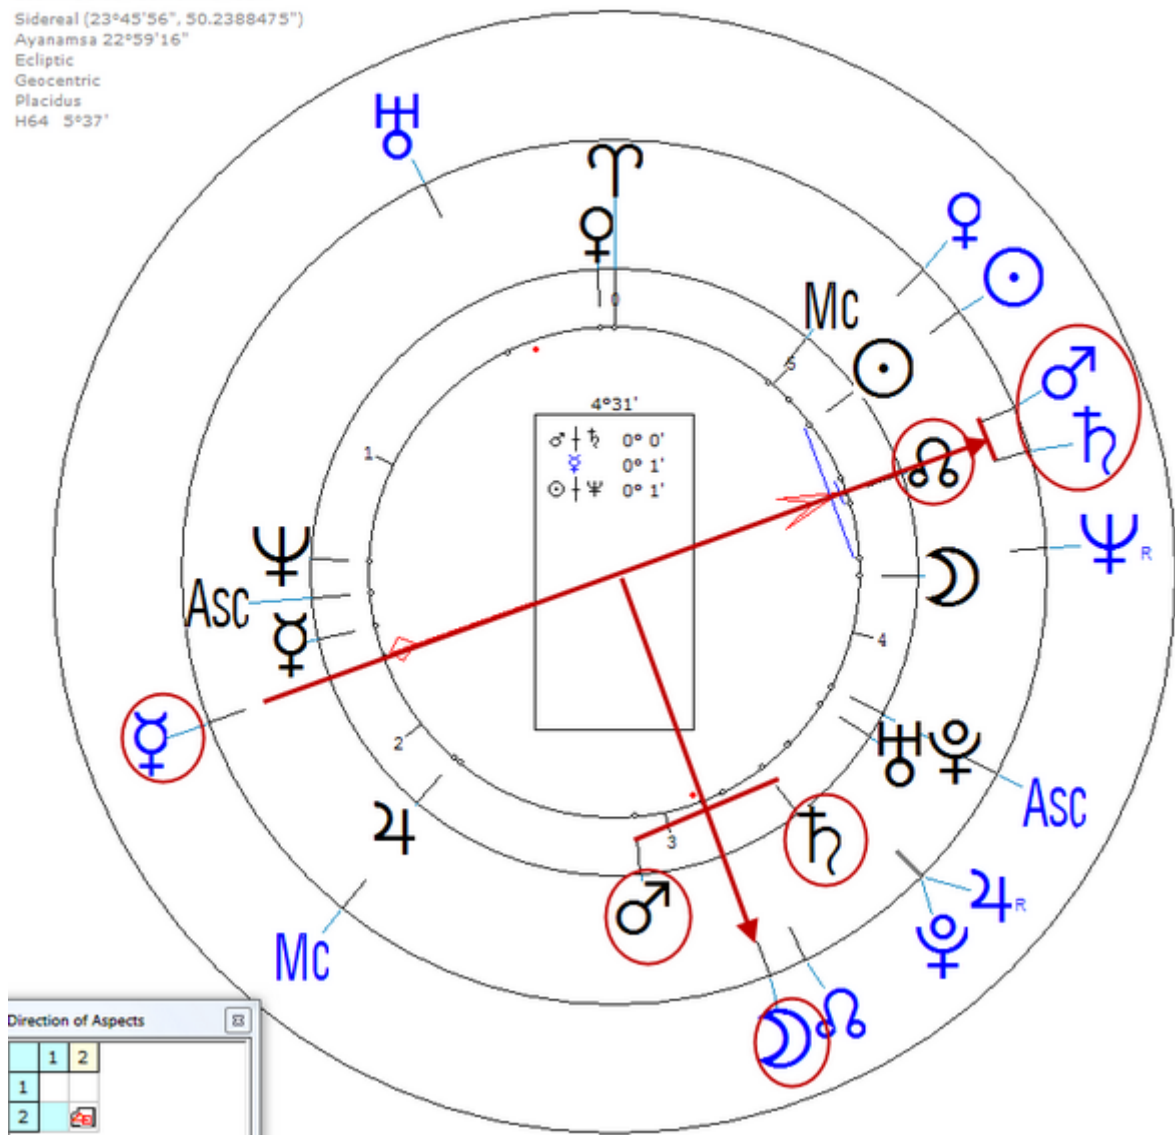

Peck, Jon

20 July 1944 at 09:22 (= 09:22 AM)Los Angeles CA, USA, 34n04, 118w15

American journalist and noted family, the son of actor Gregory Peck.
<https://www.astro.com/astro-databank/Peck,_Jon>

Death by Suicide 26 June 1975 at 5:50 PM in Santa Barbara, CA.
(Gunshot to head, age 30)

Solar Return (Harmonic 64)

Solar $\♂/\♁ = \text{Solar } \text{☾} = \text{Solar } \text{♀} = \text{♂}_n/\♁_n = \text{♁}_n$

Peck, Jon
20 July 1944 Thu 9:22 (GMT-7) 34n03 118w15
Los Angeles, California, USA
Sidereal (23°45'56", 50.2388475")
Ayanamsa 22°59'16"
Ecliptic
Geocentric
Placidus
H64 5°37'